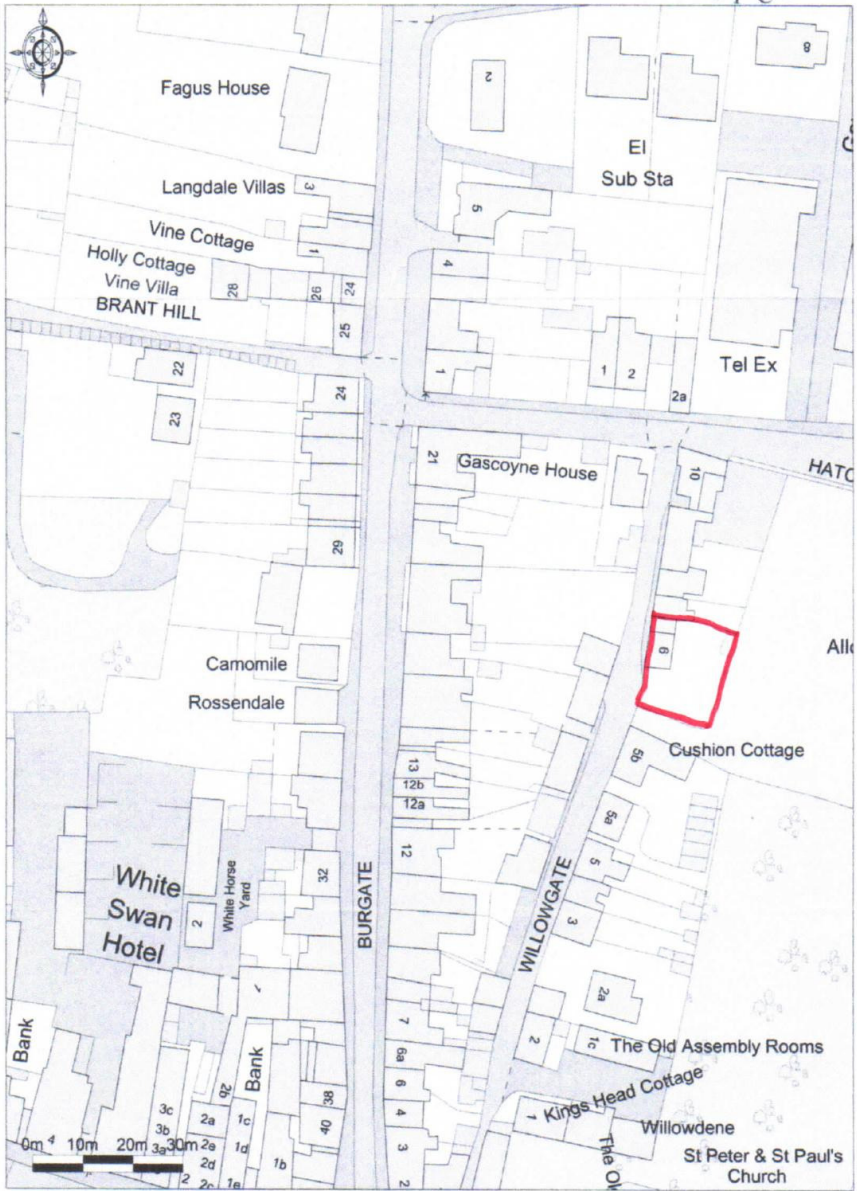

THIS COPY HAD BEEN MADE BY OR WITH THE AUTHORITY OF RYEDALE DISTRICT COUNCIL PURSUANT TO SECTION 47 OF THE COPYRIGHT DESIGNS AND PATENTS ACT 1988. UNLESS THAT ACT PROVIDES A RELEVANT EXCEPTION TO COPYRIGHT. THE COPY MUST NOT BE COPIED WITHOUT THE PRIOR PERMISSION OF THE COPYRIGHT OWNER.

Date Valid: 16/11/2017

Promap

YO18 7AU